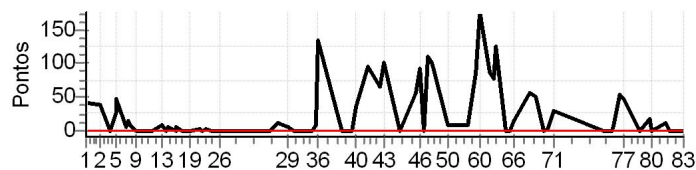

Num	151	Pen	0	PCZ	22	Total PP	1945	Col. Final	12°