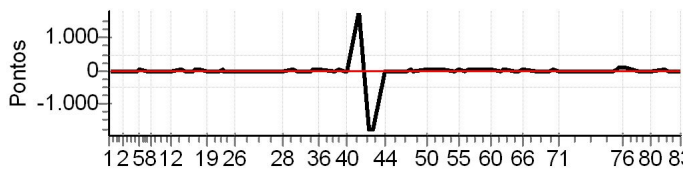

Num	26	Pen	0	PCZ	48	Total PP	5833	Col. Final	10°