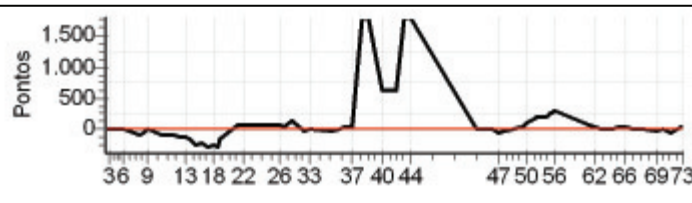

70	Canc	94	6.910	--:--:--	--:--:--	0		+0	20°
71	Tmp	95	0.890	13:52:04	13:51:47	0	17s	-42	7°
72	Tmp	97	2.220	13:56:52	13:57:47	0	55s	+52	10°
73	Tmp	97	2.668	13:57:59	13:58:58	0	59s	+56	10°

Num	146	Pen	0	PCZ	5	Total PP	15331	Col. Final	13°