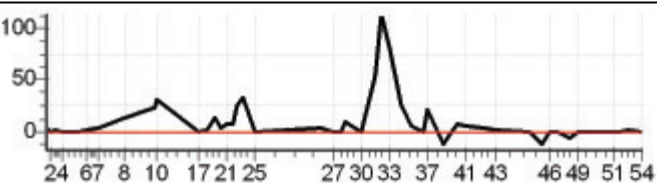

2	Pen	0	PCZ	18	Total PP	532	Col. Final	3°