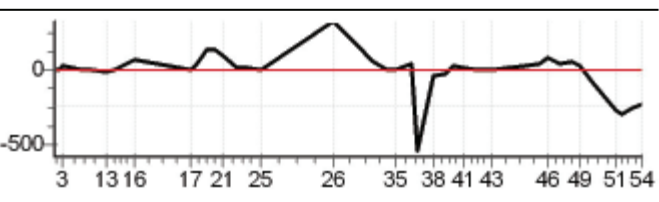

78	Pen	0	PCZ	5	Total PP	3229	Col. Final	13°